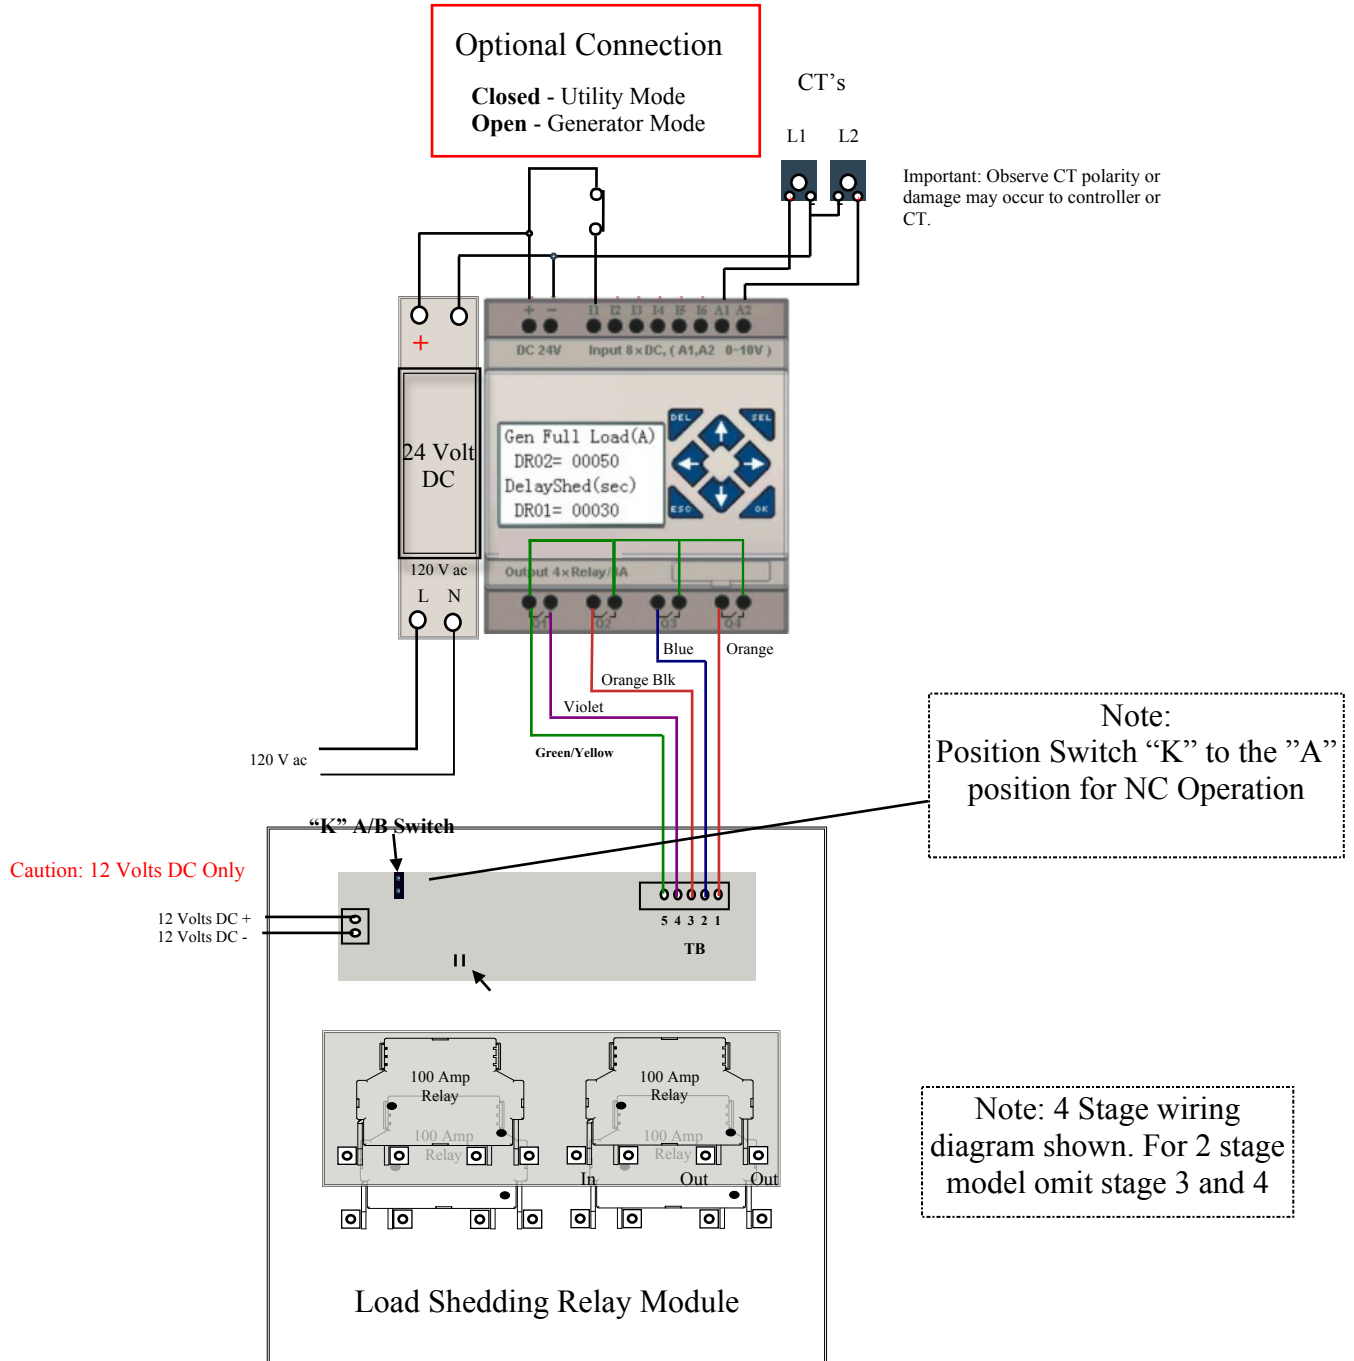

PSP Wiring Diagram

Magnetic Relay Load Controller Wiring Configurations For LSC-04 Load Control Module

For conditions other than those described above, please contact a PSP Inc. Account Representative at (800) 648-6802 , or FAX (703) 368-8376 or www.surgeprogram.com
 Thank you for choosing quality products from PSP Products Inc.