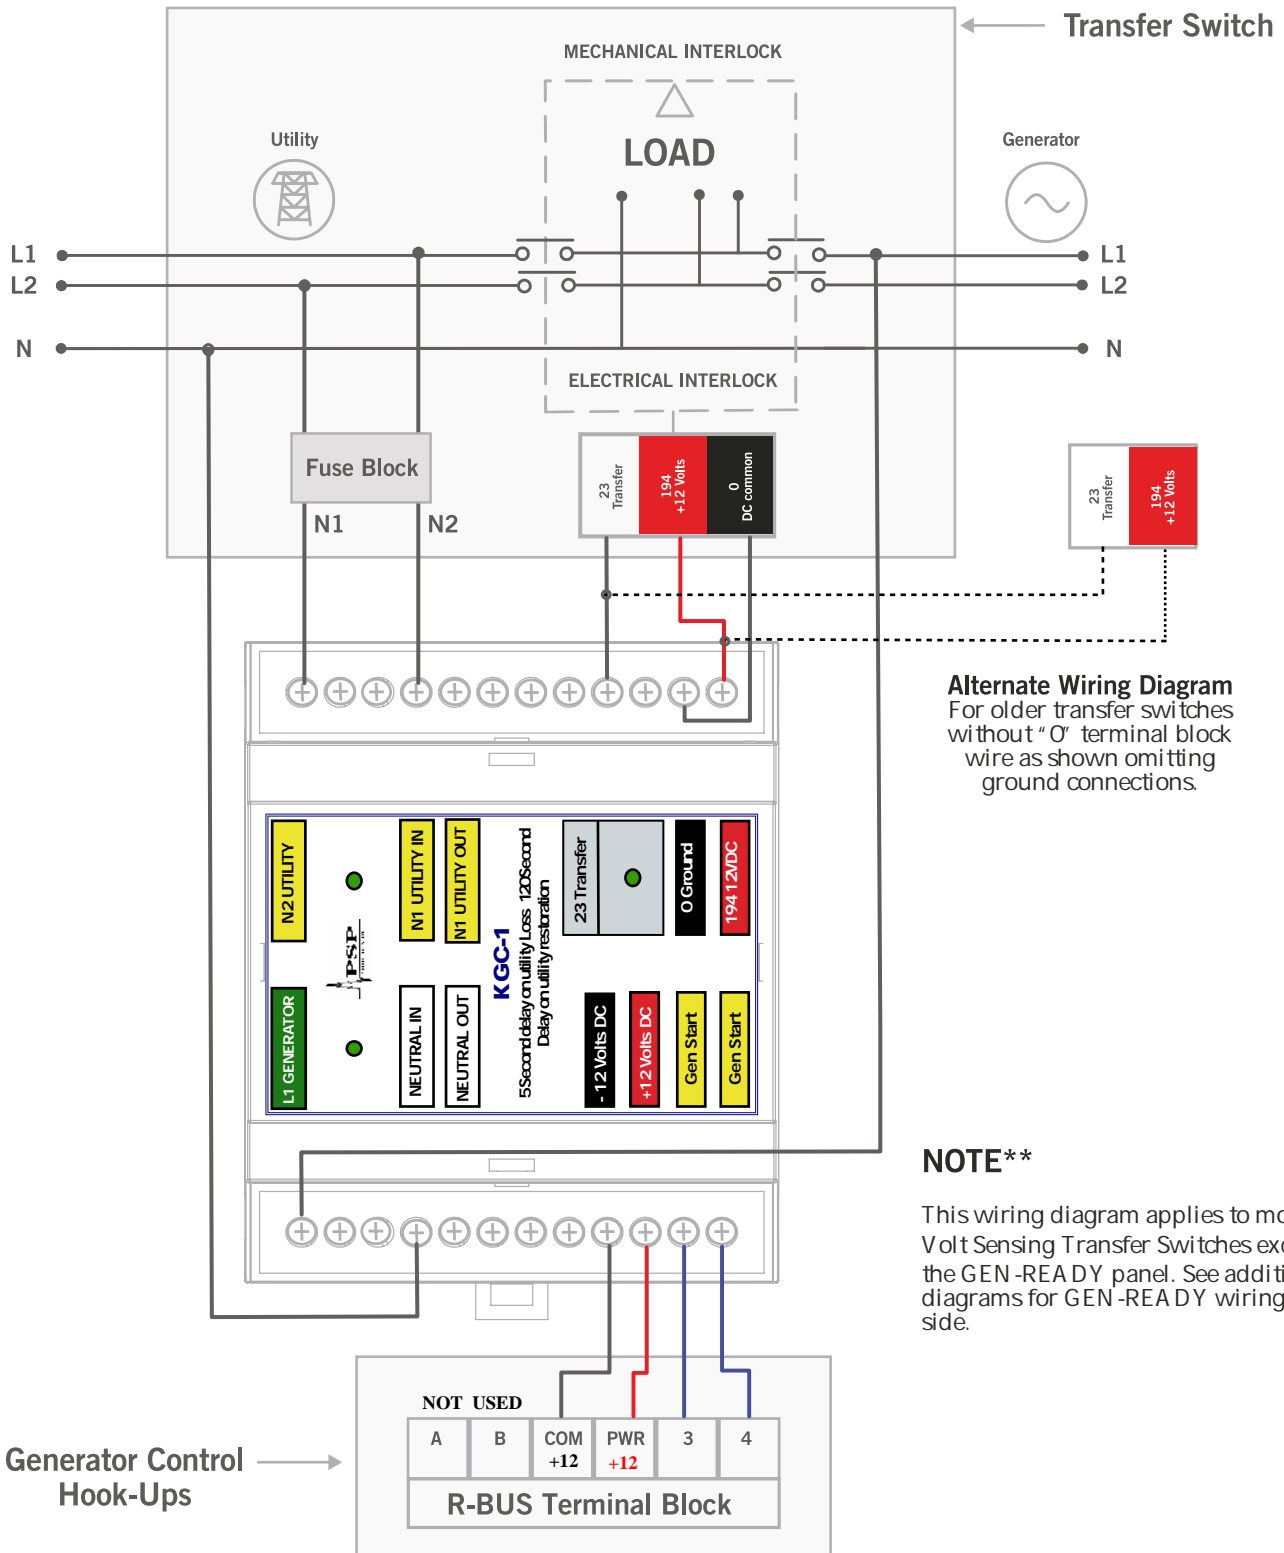

## KGC-1 Wiring Diagram

Single Phase Connection\*\*

# KGC-1 Installation Wiring Diagram

KGC-1 Wiring Diagram for connecting Generac Gen-Ready Panel to Kohler 2 Wire Start Generator Controller

**Technical Assistance Call 800-648-6802**

After Hours Tech Support 443-600-3403