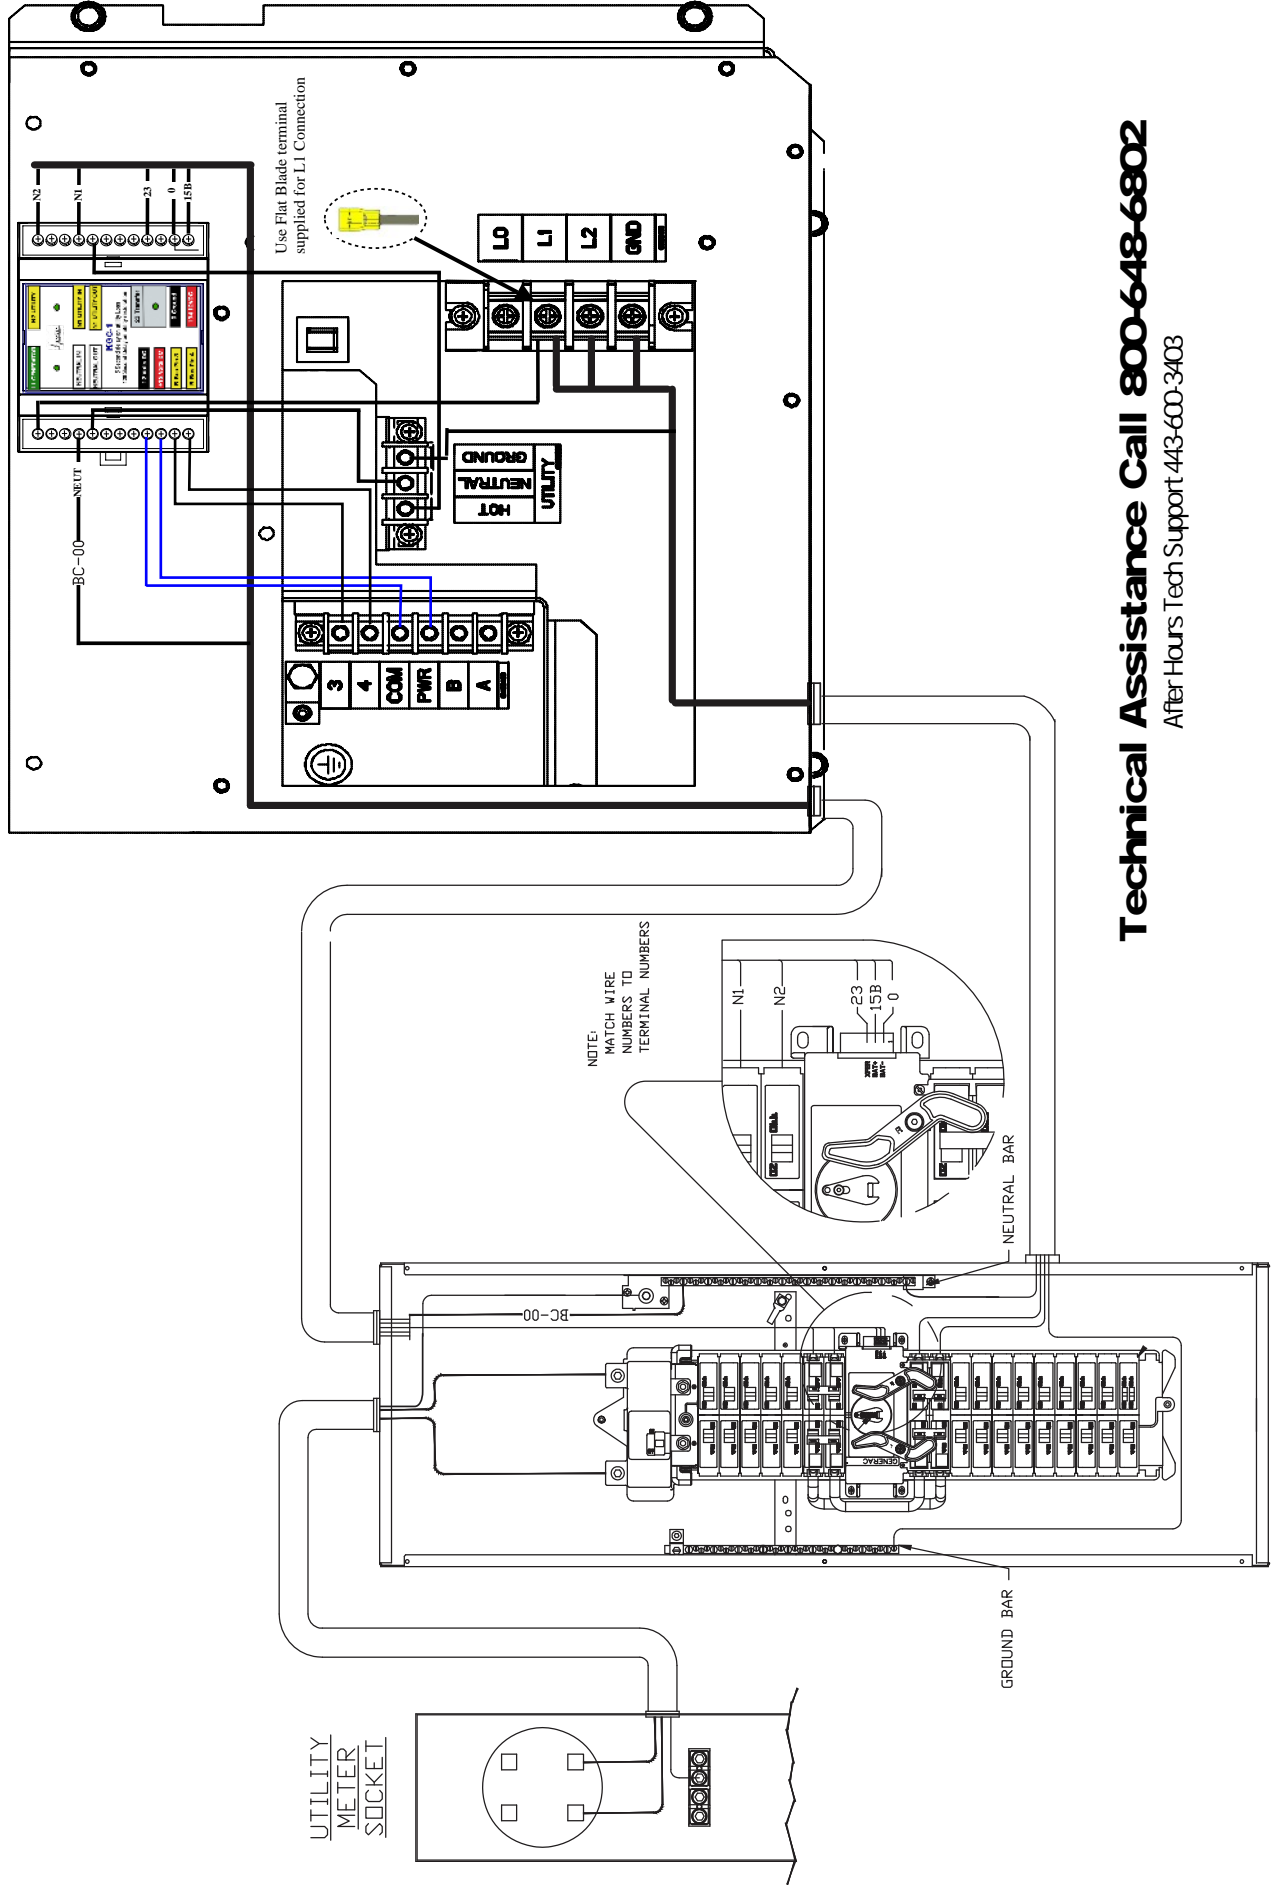

## KGC-1 Wiring Diagram

Single Phase Connection\*\*

# KGC-1 Installation Wiring Diagram

KGC-1 Wiring Diagram for connecting Generac Gen-Ready Panel to Kohler 2 Wire Start Generator Controller

**Technical Assistance Call 800-648-6802**

After Hours Tech Support 443-600-3403