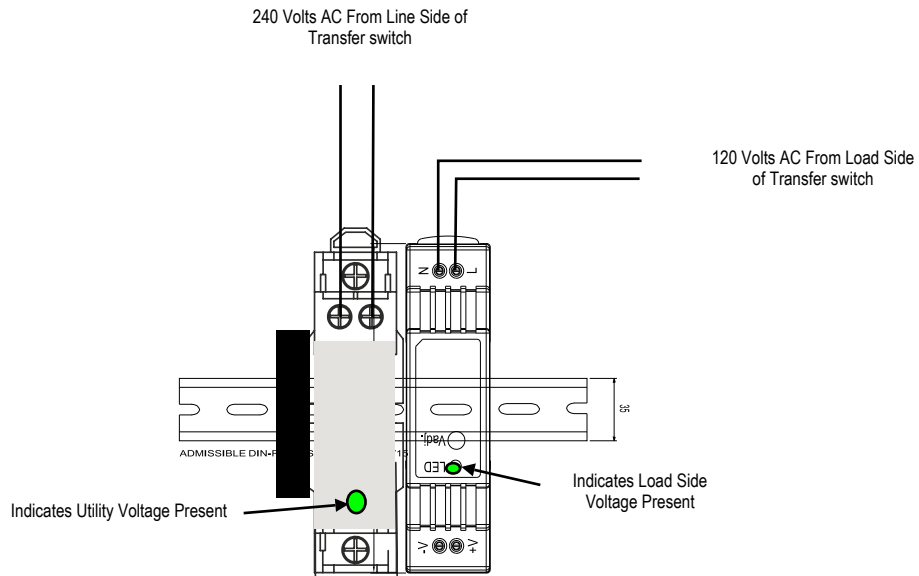

# Wiring Diagram for Wireless Load Dropping With LS Series Magnetic Latching Relays

## WL-01 Transmitter Wiring